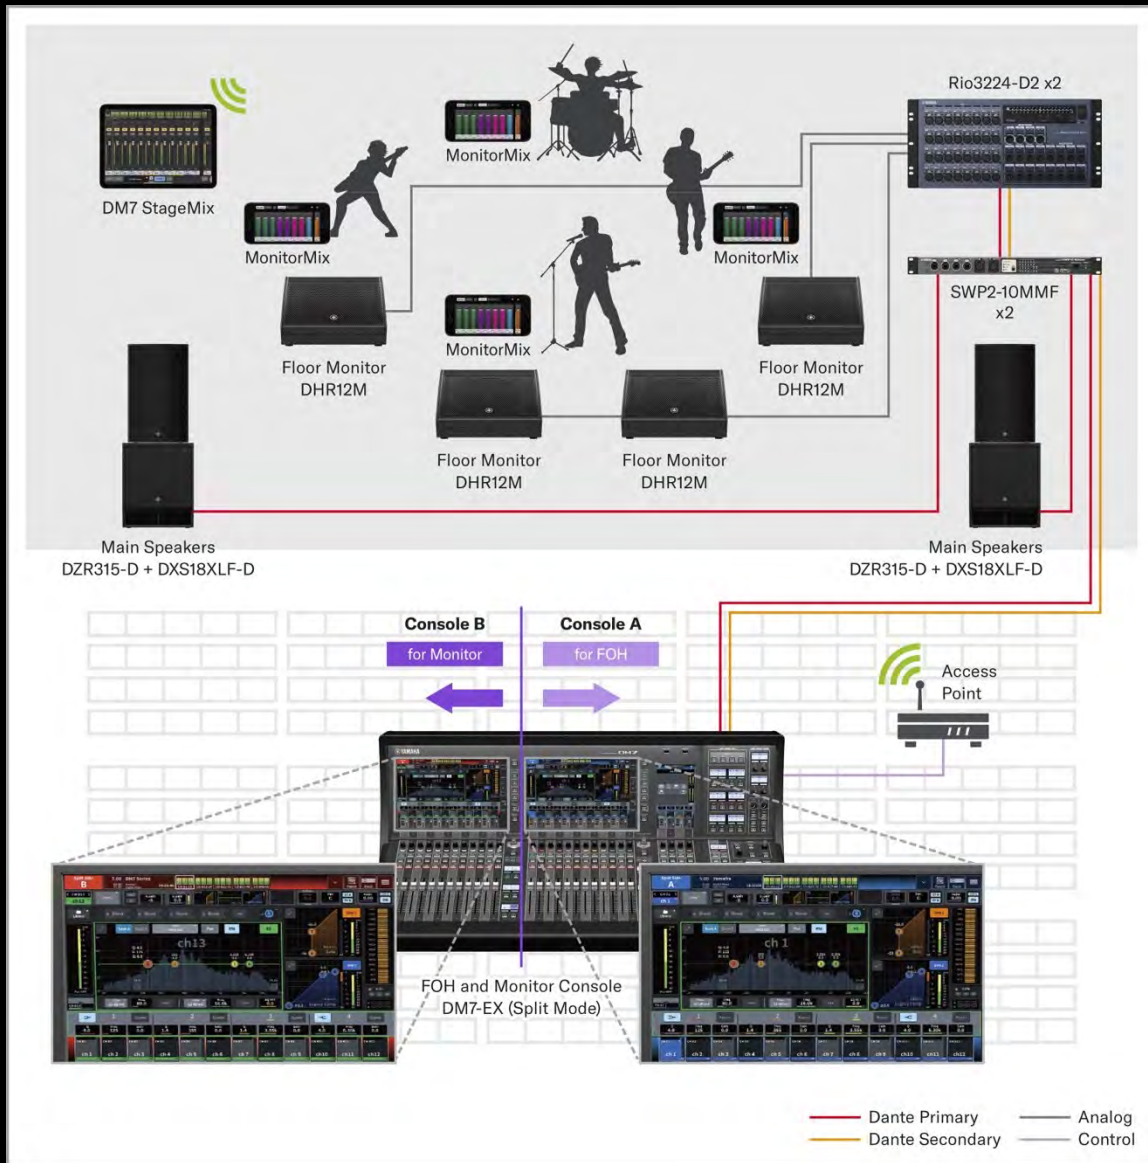

*1. Measured 30 cm horizontally away and vertically up from the unit (front pad).

SYSTEM EXAMPLE

LIVE SOUND (+STREAMING)

THEATER

HOUSE OF WORSHIP

CORPORATE EVENT

BROADCAST (OB VAN)