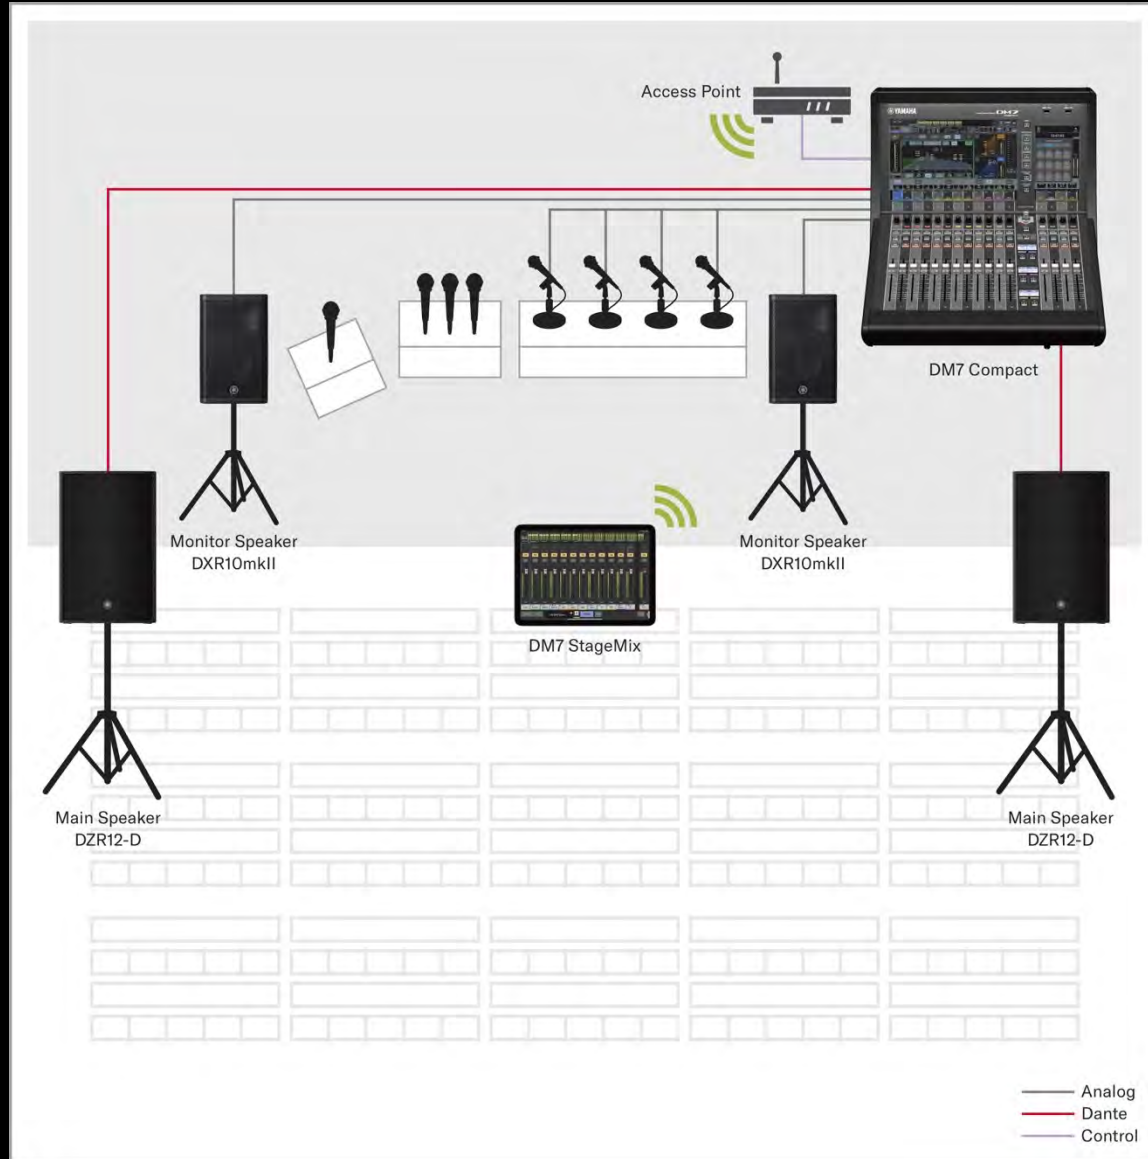

*1. Measured 30 cm horizontally away and vertically up from the unit (front pad).

SYSTEM EXAMPLE

LIVE SOUND (+STREAMING)

THEATER

HOUSE OF WORSHIP

CORPORATE EVENT

BROADCAST (OB VAN)