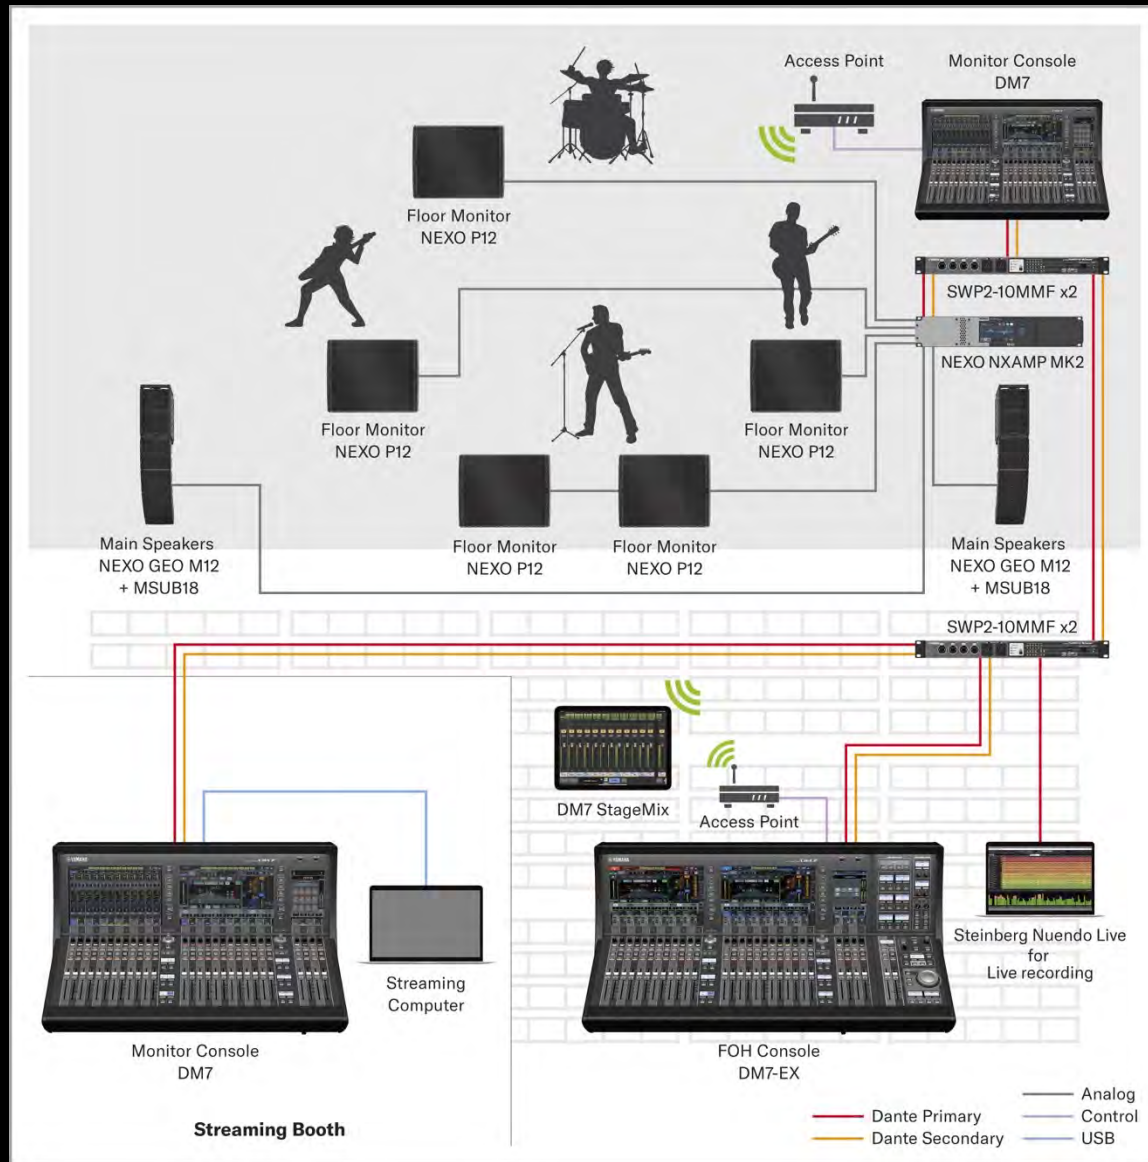

DM7 SERIES LINEUP

DM7-EX
DM7-EX COMPACT
DM7 CONTROL

Many physical controls can be accessed quickly and conveniently on the DM7-EX systems.

- Faders: 2
- User Defined Keys: 16
- User Defined Knobs: 4
- Scene Memory Keys: Update, Preview, Store, Recall, Inc, and Dec
- Monitor Control for Monitor A/B
- Panner: 1
- Jog Wheel: 1

Theatre Package

- 4 Bank EQ/DYN
- Actor Library
- DCA Preset
- DCA Scene Grid
- MIDI Output Event on Scene
- AFC Image Control (Future Update)

PY Cards

- Up to 64 input/output
- 3 cards available : PY64-MD, PY8-AE, PY-MIDI-GPI

RK1

- Rack Mount kit for DM7 Compact

SPECIFICATIONS

		DM7	DM7 Compact
Mixing Capacity		120 Inputs, 48 Mix + 12 Matrix + 2 Stereo	72 Inputs, 48 Mix + 12 Matrix + 2 Stereo
Sampling Frequency		48 kHz / 96 kHz	
Signal Delay		Less than 1.5 ms, INPUT to OMNI OUT @Fs=96 kHz	
Screen		12.1" multi-touch screen × 2, 7" multi-touch screen × 1	12.1" multi-touch screen × 1, 7" multi-touch screen × 1
Fader		100 mm touch-sensitive motorized fader × 28	100 mm touch-sensitive motorized fader × 16
Power Requirements		100-240 V, 50/60 Hz	
Power Consumption		240 W	
Dimensions (W x H x D)		793 mm × 324 mm × 564 mm (31.3" x 12.8" x 22.2") including the rubber feet	468 mm × 324 mm × 564 mm (18.5" x 12.8" x 22.2") including the rubber feet
Weight		23.5kg (51.8 lbs)	16.5kg (36.4 lbs)
NC Value *1	Fan Speed LOW	NC=20	
	Fan Speed HIGH	NC=30	
Operating Temperature Range		Min: 0° C, Max: 40° C	
Storage Temperature Range		Min: -20° C, Max: 60° C	
Accessories		Owner's Manual, AC power cord × 2, Dust cover, Cable hook, Nuendo Live and VST Rack Elements Download Information leaflet	
Optional Items		PY cards, DM7 Control (CTL-DM7)	PY cards, DM7 Control (CTL-DM7), Rack Mount Kit RK1

*1. Measured 30 cm horizontally away and vertically up from the unit (front pad).

SYSTEM EXAMPLE

LIVE SOUND (+STREAMING)

THEATER

HOUSE OF WORSHIP

CORPORATE EVENT

BROADCAST (OB VAN)