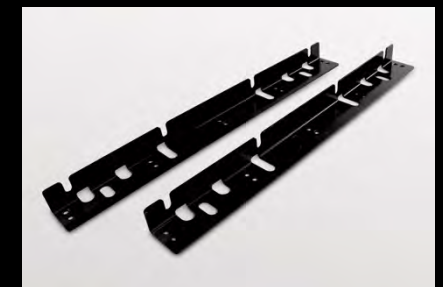

RK1

- Rack Mount kit for DM7 Compact