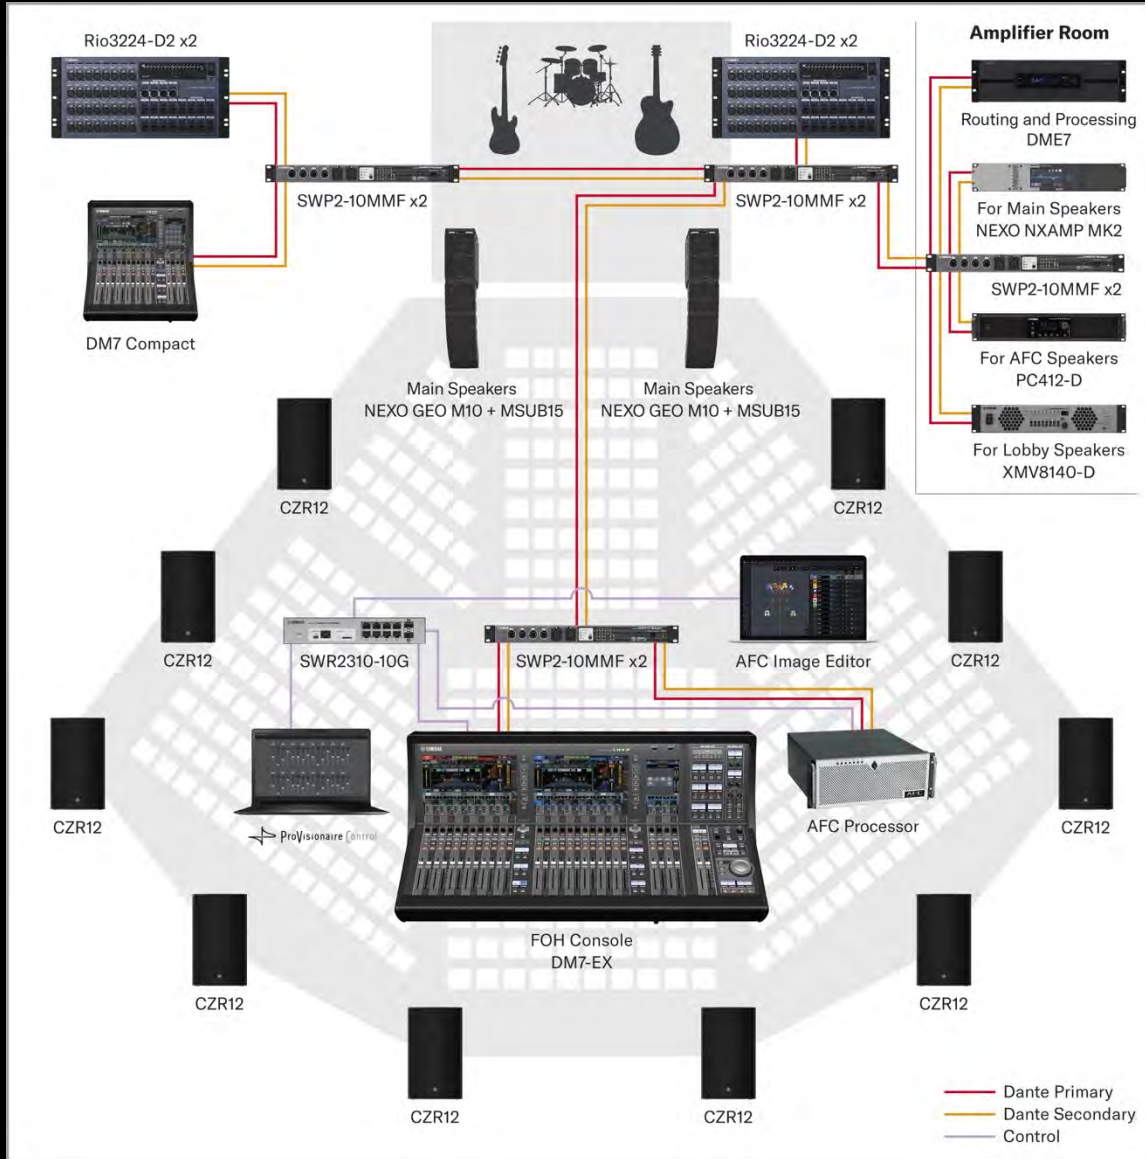

Theatre Package

- 4 Bank EQ/DYN
- Actor Library
- DCA Preset
- DCA Scene Grid
- MIDI Output Event on Scene
- AFC Image Control (Future Update)

PY Cards

- Up to 64 input/output
- 3 cards available : PY64-MD, PY8-AE, PY-MIDI-GPI

RK1

- Rack Mount kit for DM7 Compact

SPECIFICATIONS

		DM7	DM7 Compact
Mixing Capacity		120 Inputs, 48 Mix + 12 Matrix + 2 Stereo	72 Inputs, 48 Mix + 12 Matrix + 2 Stereo
Sampling Frequency		48 kHz / 96 kHz	
Signal Delay		Less than 1.5 ms, INPUT to OMNI OUT @Fs=96 kHz	
Screen		12.1" multi-touch screen × 2, 7" multi-touch screen × 1	12.1" multi-touch screen × 1, 7" multi-touch screen × 1
Fader		100 mm touch-sensitive motorized fader × 28	100 mm touch-sensitive motorized fader × 16
Power Requirements		100-240 V, 50/60 Hz	
Power Consumption		240 W	
Dimensions (W x H x D)		793 mm × 324 mm × 564 mm (31.3" x 12.8" x 22.2") including the rubber feet	468 mm × 324 mm × 564 mm (18.5" x 12.8" x 22.2") including the rubber feet
Weight		23.5kg (51.8 lbs)	16.5kg (36.4 lbs)
NC Value *1	Fan Speed LOW	NC=20	
	Fan Speed HIGH	NC=30	
Operating Temperature Range		Min: 0° C, Max: 40° C	
Storage Temperature Range		Min: -20° C, Max: 60° C	
Accessories		Owner's Manual, AC power cord × 2, Dust cover, Cable hook, Nuendo Live and VST Rack Elements Download Information leaflet	
Optional Items		PY cards, DM7 Control (CTL-DM7)	PY cards, DM7 Control (CTL-DM7), Rack Mount Kit RK1

*1. Measured 30 cm horizontally away and vertically up from the unit (front pad).

SYSTEM EXAMPLE

LIVE SOUND (+STREAMING)

THEATER

HOUSE OF WORSHIP

CORPORATE EVENT

BROADCAST (OB VAN)