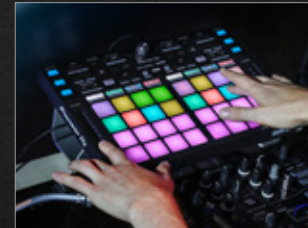

SUPPORTS TRANSPORT MODE

Use the pads on the DDJ-XP2 as transport controls for your music thanks to the Transport mode in Serato DJ Pro, also now accessible in rekordbox dj. Play, pause, cue, pitch up/down tracks, and more.

* Disclaimer: specifications and price are subject to change. | * rekordbox is a registered trademark of Pioneer DJ Corporation. | * Serato DJ Pro is a registered trademark of Serato Limited. | * Use the latest version of Serato DJ Pro. | * Intel and Intel Core are registered trademarks of Intel Corporation or its subsidiaries in the U.S. and other countries. | * Mac and macOS are trademarks of Apple Inc., registered in the US and other countries. | * Windows is a registered trademark or trademark of Microsoft Corporation in the U.S. and other countries. | * The names of companies, product names, and technology names mentioned herein are the trademarks of their respective owners. | * Other stated company names, product names, technology names, etc. are the trademarks or registered trademarks of their respective owners.

We've made every effort to show the product accurately, but colours and typography might be different in reality. Features and specifications are correct at the time of printing but are subject to change. Please speak to your Pioneer DJ dealer to make sure the product meets your needs.

Pioneer DJ Europe Ltd | Artemis Building, Odyssey Business Park, West End Road, South Ruislip, HA4 6QE, UK | +44 (0) 203 761 7220
Pioneer DJ Americas, Inc | 2050 W. 190th Street, Suite 109, CA 90504, Torrance, USA | +1 (424) 488-0480
Pioneer DJ Corporation | 6-F, Yokohama i-Mark Place, 4-4-5 Minatomirai, Nishi-ku, Yokohama, Kanagawa 220-0012 Japan | +81 045-522-5400