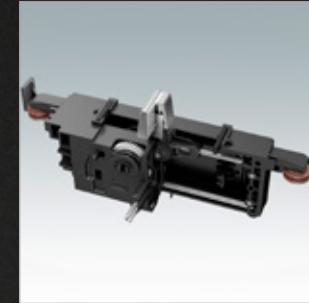

Express your individuality

SPECIFICATIONS

Software	rekordbox Serato DJ Pro
Bluetooth Audio Input	Version Bluetooth standard version 5.0
	Supported Codecs SBC, AAC, Qualcomm® aptX™, Qualcomm® aptX™ Low Latency
	Maximum Communication Distance Approximately 10 m in unobstructed circumstances*
Frequency response	20 Hz – 20 kHz
S/N Ratio	110 dB (USB)
	103 dB (LINE)
	88 dB (PHONO)
	80 dB (MIC)
	103 dB (AUX)
Total Harmonic Distortion	0.003% (USB) 0.005% (LINE)
Input/Output Terminals	Inputs LINE x 2 (RCA) PHONO x 2 (RCA) MIC x 1 (XLR & 1/4-inch TRS jack) AUX x 1 (RCA)
	Outputs MASTER x 2 (XLR, RCA) BOOTH x 1 (1/4-inch TRS jack) HEADPHONES x 2 (1/4-inch stereo jack, 3.5-mm stereo mini jack)
	USB USB (Type A) x 2 USB (Type B) x 2
Power Supply	AC 100 – 240 V, 50 Hz / 60 Hz
Power Consumption	24 W
Maximum Dimensions (W x D x H)	267.0 x 397.4 x 107.9 mm / 10.51" x 15.65" x 4.25"
Weight	4.5 kg / 9.9 lb
Accessories	Power cord USB cable Warranty (for some regions) Quick Start Guide Precautions for Use Serato DJ Pro Expansion Pack voucher (Pitch 'n Time DJ)

Visit the official Serato DJ Pro website for its specifications: serato.com

Visit the official rekordbox website for its specifications: rekordbox.com

PRODUCT FEATURES

FAMILIAR AND CLEAR HARDWARE INTERFACE

With a familiar and clear layout, the DJM-S7 gives you the freedom to play energetically and bring your own style to every performance.

MAGVEL FADER PRO

We've enhanced the feeling of the MAGVEL FADER PRO and boosted the rigidity of the knob mounting shaft in the vertical direction by 30 percent so you can scratch with even more confidence.

BLUETOOTH INPUT

Pair your tablet or mobile device with the DJM-S7 via Bluetooth and drop sounds straight into your set. You can play the audio directly through the master output or either of the channels and use the dedicated knob and fader on the front of the mixer to adjust the level.