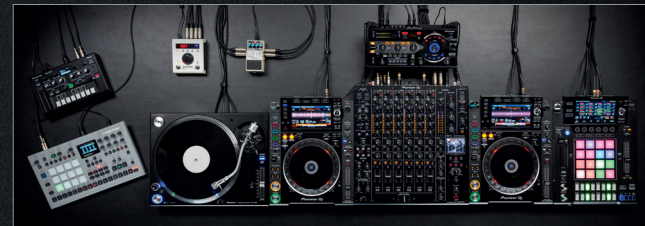

## DJM-V10 6-CHANNEL PROFESSIONAL DJ MIXER

Built to enable the most creative DJs to craft original soundscapes

#### ELITE AUDIO QUALITY

Feel the warmth of the natural sound and hear every detail in the music thanks to studio-quality 96-kHz/64-bit mixing and dithering processing within the DSP, 32-bit high-quality A/D and D/A converters, and a low-jitter clock circuit.

#### DEDICATED FILTER

Drastically change the sound of a track or make tiny adjustments using the newly developed filter with resonance control and a dedicated knob on each channel.

#### SIX CHANNELS

Choose your ideal setup and plug in everything from CDJs and turntables to samplers and synths. To make setup easy, the analog input terminals line up with each channel on the top panel.