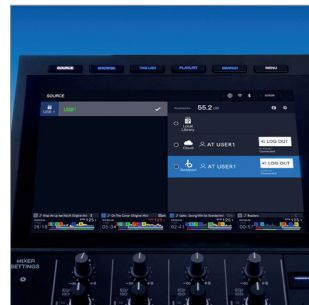

With full-size jog wheels that feel just like those on the CDJ-3000, pitch bending and scratching on the XDJ-AZ are incredibly smooth. The mixer section inherits the intuitive layout of the DJM-A9, with all controls positioned to maximize playability.

10.1-inch capacitive touchscreen

Up to 13 tracks can be displayed at once – a massive increase from the 8 on the XDJ-XZ. Other advanced features include Playlist Bank, Touch Preview, and Touch Cue. You can also choose to display the status of the selected Performance Pad and Beat FX settings simultaneously.